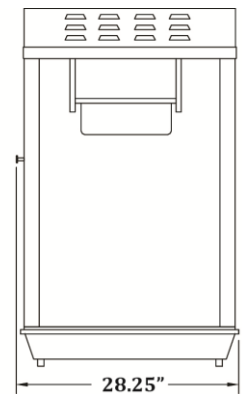

GOLD MEDAL® PRODUCTS CO.

Astro Pop 16 oz.

Model No. 2023E

Specifications

Overall Dimensions:

Width: 28"
Depth: 28.25"
Height: 44.25"

Features:

- 16 oz. Stainless Steel Kettle
- Electronic Temperature Control
- Stainless Steel Dome
- LED Lighted Sign
- Countertop Model
- Oil Ready - unit equipped with provisions for attaching an oil dispense unit (sold separately)