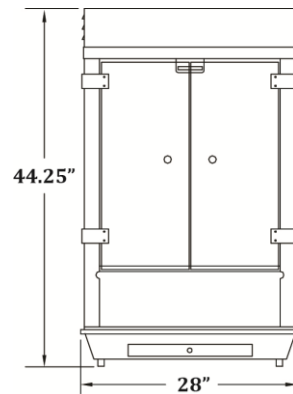

GOLD MEDAL® PRODUCTS CO.

Astro Pop 16 oz.

Model No. 2023E

Specifications

Overall Dimensions:

Width: 28"
Depth: 28.25"
Height: 44.25"

Features:

- 16 oz. Stainless Steel Kettle
- Electronic Temperature Control
- Stainless Steel Dome
- LED Lighted Sign
- Countertop Model
- Oil Ready - unit equipped with provisions for attaching an oil dispense unit (sold separately)